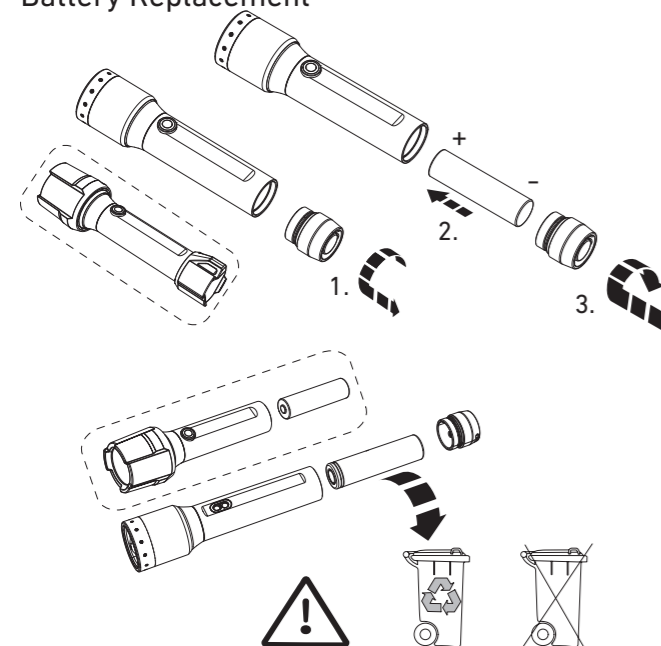

P5R Core

P5R Work

Boost

Magnetic Charging System

P5R Core Default Operation

P5R Work Default Operation

Backup Mode

Battery Replacement

Transportation Lock

Advanced Focus System

Lanyard

Pouch

Intelligent Clip (P5R Work)

Customizing Functions

Customizing Light Modes

Further Information