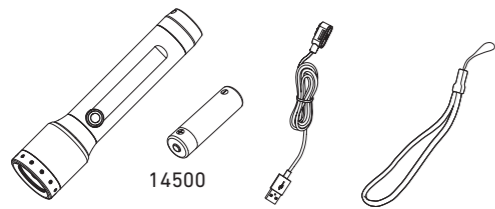

P5R Core

P5R Work

Boost

Magnetic Charging System

P5R Core Default Operation

P5R Work Default Operation

Backup Mode

Battery Replacement

Transportation Lock

Advanced Focus System

Lanyard

Pouch

Intelligent Clip (P5R Work)

Customizing Functions

Customizing Light Modes

Further Information