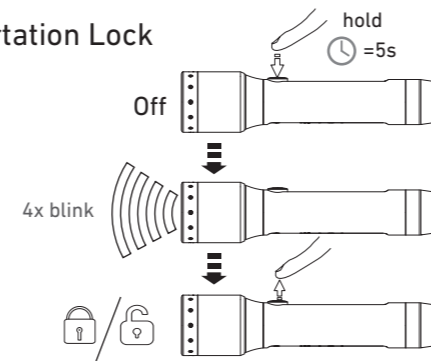

P5R Core

P5R Work

Boost

Magnetic Charging System

P5R Core Default Operation

P5R Work Default Operation

Backup Mode

Battery Replacement

Transportation Lock

Advanced Focus System

Lanyard

Pouch

Intelligent Clip (P5R Work)

Customizing Functions

Customizing Light Modes

Further Information