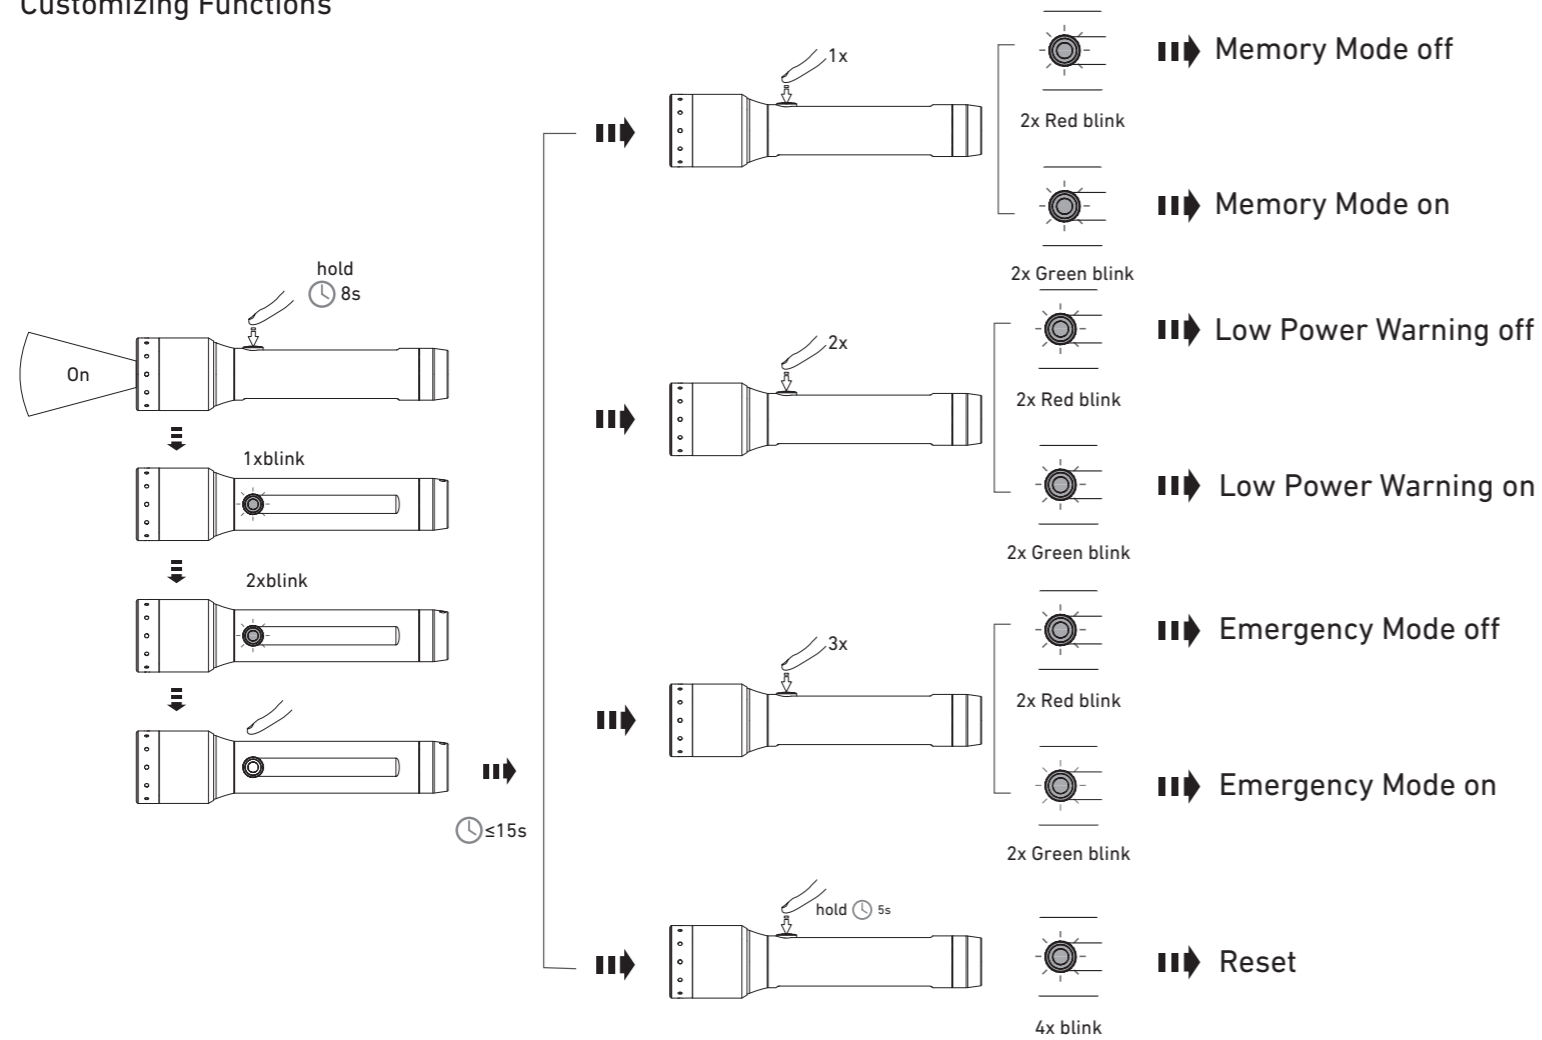

Transportation Lock

Advanced Focus System

Lanyard

Pouch

Intelligent Clip (P5R Work)

Customizing Functions

Customizing Light Modes

Further Information