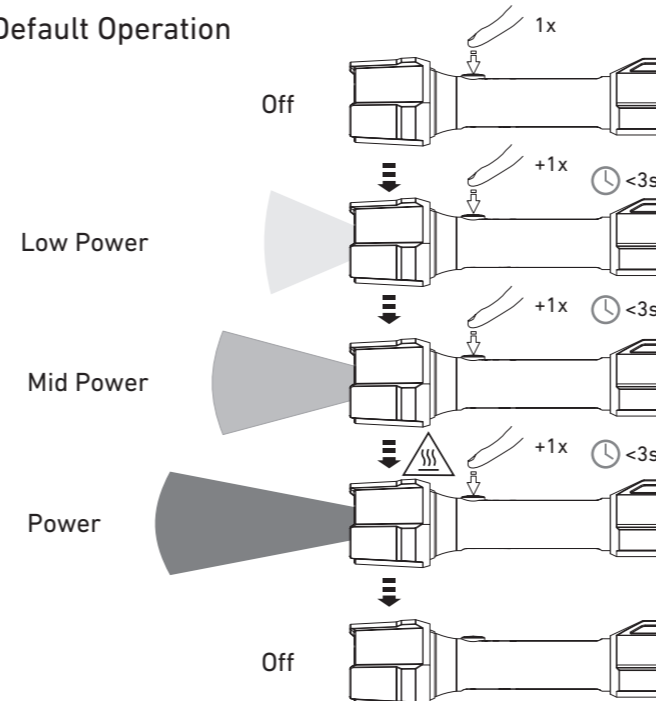

P5R Core

P5R Work

Boost

Magnetic Charging System

P5R Core Default Operation

P5R Work Default Operation

Backup Mode

Battery Replacement

Transportation Lock

Advanced Focus System

Lanyard

Pouch

Intelligent Clip (P5R Work)

Customizing Functions

Customizing Light Modes

Further Information