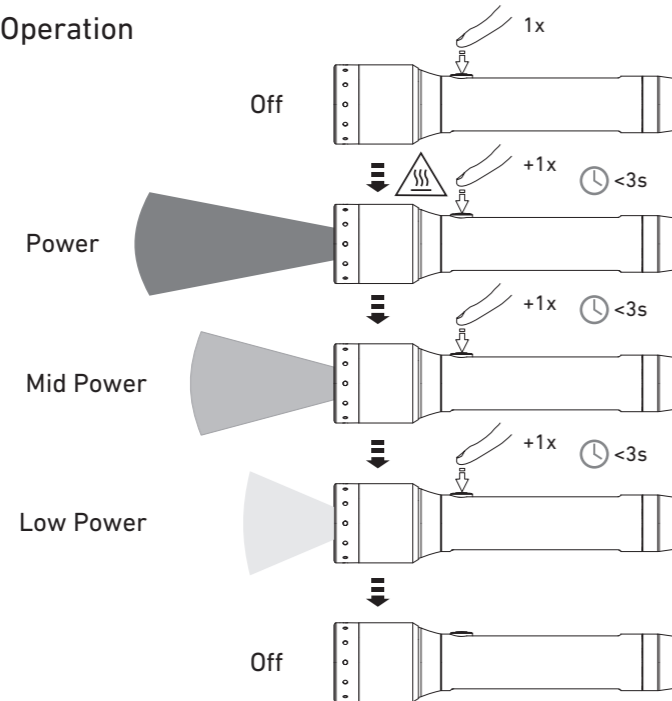

P5R Core

P5R Work

Boost

Magnetic Charging System

P5R Core Default Operation

P5R Work Default Operation

Backup Mode

Battery Replacement

Transportation Lock

Advanced Focus System

Lanyard

Pouch

Intelligent Clip (P5R Work)

Customizing Functions

Customizing Light Modes

Further Information