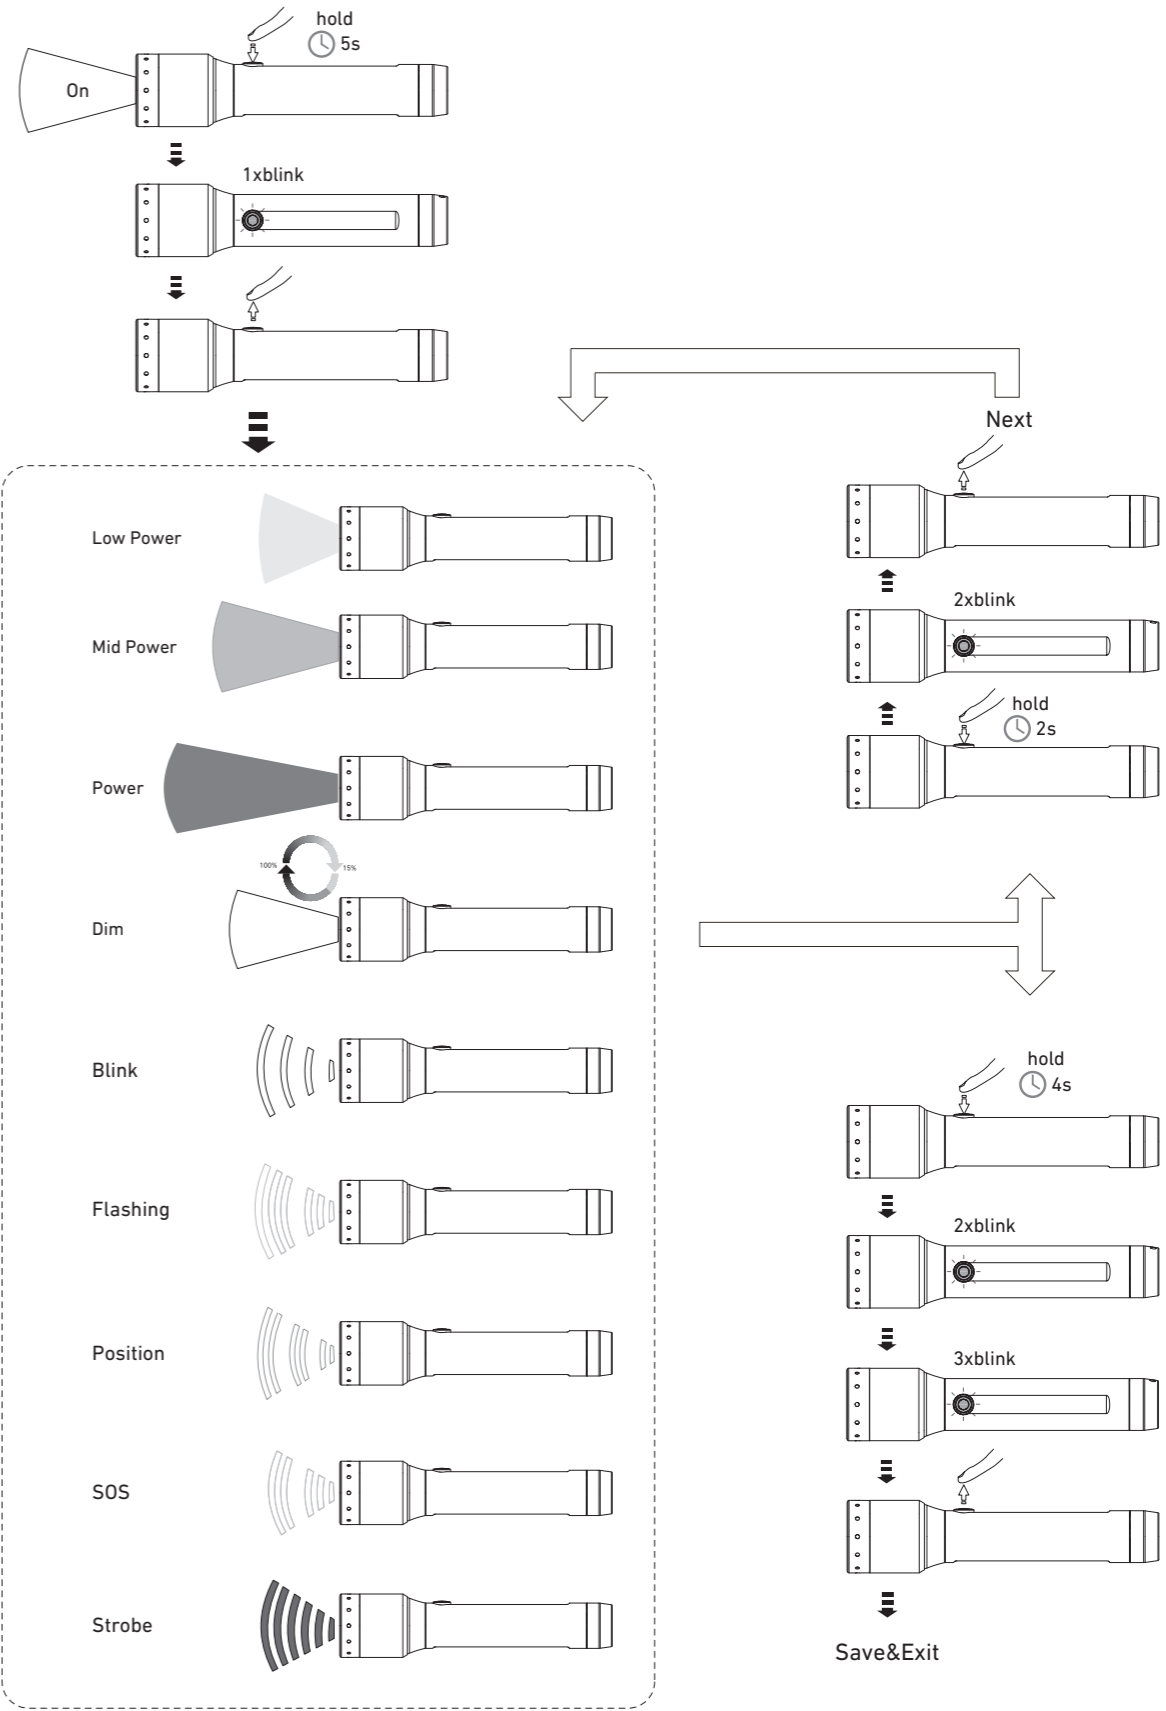

P5R Core

P5R Work

Boost

Magnetic Charging System

P5R Core Default Operation

P5R Work Default Operation

Backup Mode

Battery Replacement

Transportation Lock

Advanced Focus System

Lanyard

Pouch

Intelligent Clip (P5R Work)

Customizing Functions

Customizing Light Modes

Further Information