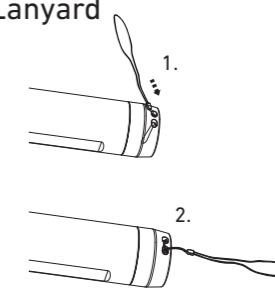

P5R Core

P5R Work

Boost

Magnetic Charging System

P5R Core Default Operation

P5R Work Default Operation

Backup Mode

Battery Replacement

Transportation Lock

Advanced Focus System

Lanyard

Pouch

Intelligent Clip (P5R Work)

Customizing Functions

Customizing Light Modes

Further Information