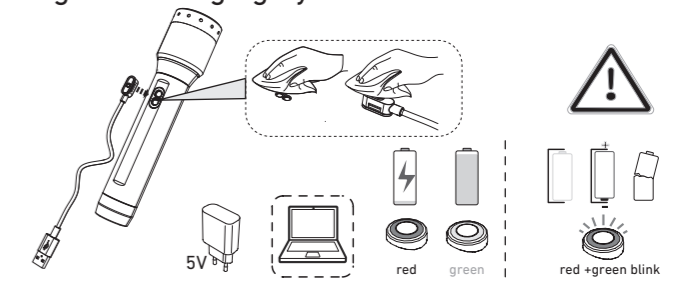

P5R Core

P5R Work

Boost

Magnetic Charging System

P5R Core Default Operation

P5R Work Default Operation

Backup Mode

Battery Replacement

Transportation Lock

Advanced Focus System

Lanyard

Pouch

Intelligent Clip (P5R Work)

Customizing Functions

Customizing Light Modes

Further Information