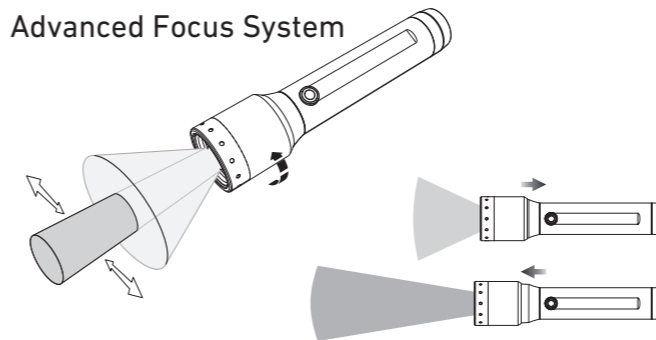

P5R Core

P5R Work

Boost

Magnetic Charging System

P5R Core Default Operation

P5R Work Default Operation

Backup Mode

Battery Replacement

Transportation Lock

Advanced Focus System

Lanyard

Pouch

Intelligent Clip (P5R Work)

Customizing Functions

Customizing Light Modes

Further Information