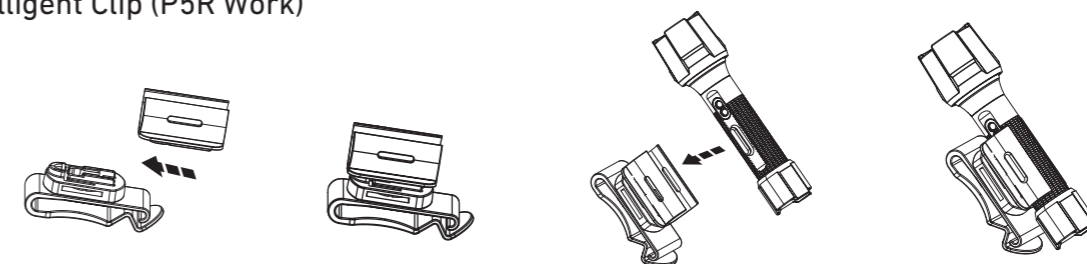

Transportation Lock

Advanced Focus System

Lanyard

Pouch

Intelligent Clip (P5R Work)

Customizing Functions

Customizing Light Modes

Further Information