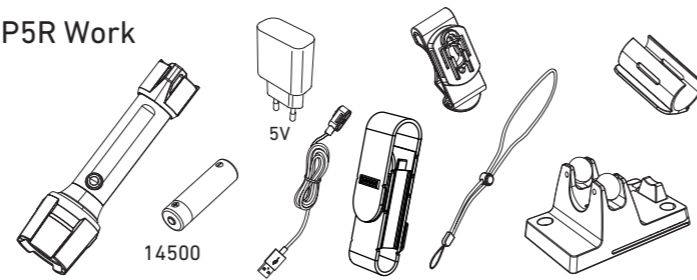

P5R Core

P5R Work

Boost

Magnetic Charging System

P5R Core Default Operation

P5R Work Default Operation

Backup Mode

Battery Replacement

Transportation Lock

Advanced Focus System

Lanyard

Pouch

Intelligent Clip (P5R Work)

Customizing Functions

Customizing Light Modes

Further Information